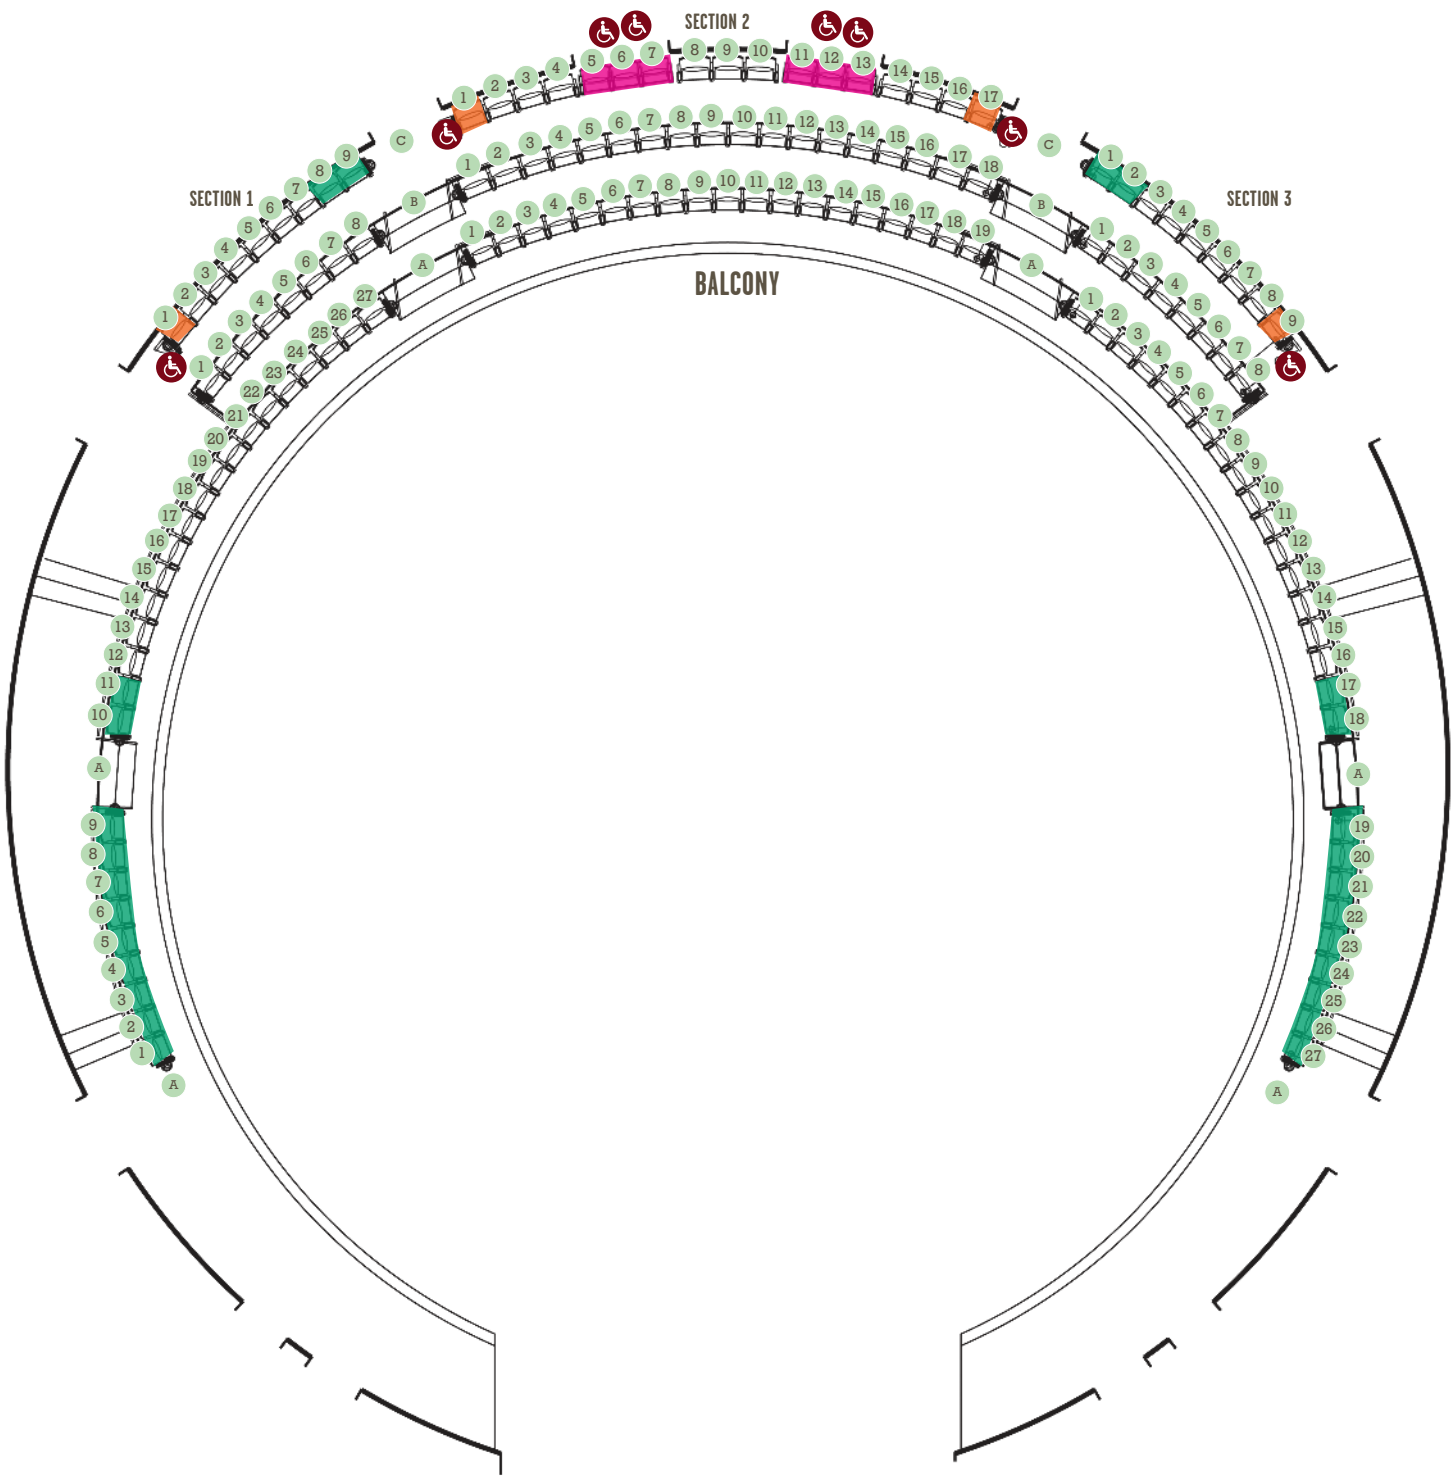

CMA THEATER: SEATING DIAGRAM STAGE / MEZZANINE

- SUGGESTED RESTRICTED VIEW SEAT
- SUGGESTED OBSTRUCTED VIEW SEAT
- ADA SWING AWAY PANEL SEAT
- WHEELCHAIR - REMOVABLE SEATS IN SETS OF THREE
- STAGE LEVEL
- MEZZANINE LEVEL

CMA THEATER: SEATING DIAGRAM UPPER BALCONY LEVEL

- SUGGESTED RESTRICTED VIEW SEAT
- SUGGESTED OBSTRUCTED VIEW SEAT
- ADA SWING AWAY PANEL SEAT
- WHEELCHAIR - REMOVABLE SEATS IN SETS OF THREE

CMA THEATER: SEATING DIAGRAM LOWER BALCONY LEVEL

- SUGGESTED RESTRICTED VIEW SEAT
- SUGGESTED OBSTRUCTED VIEW SEAT
- ADA SWING AWAY PANEL SEAT
- WHEELCHAIR - REMOVABLE SEATS IN SETS OF THREE