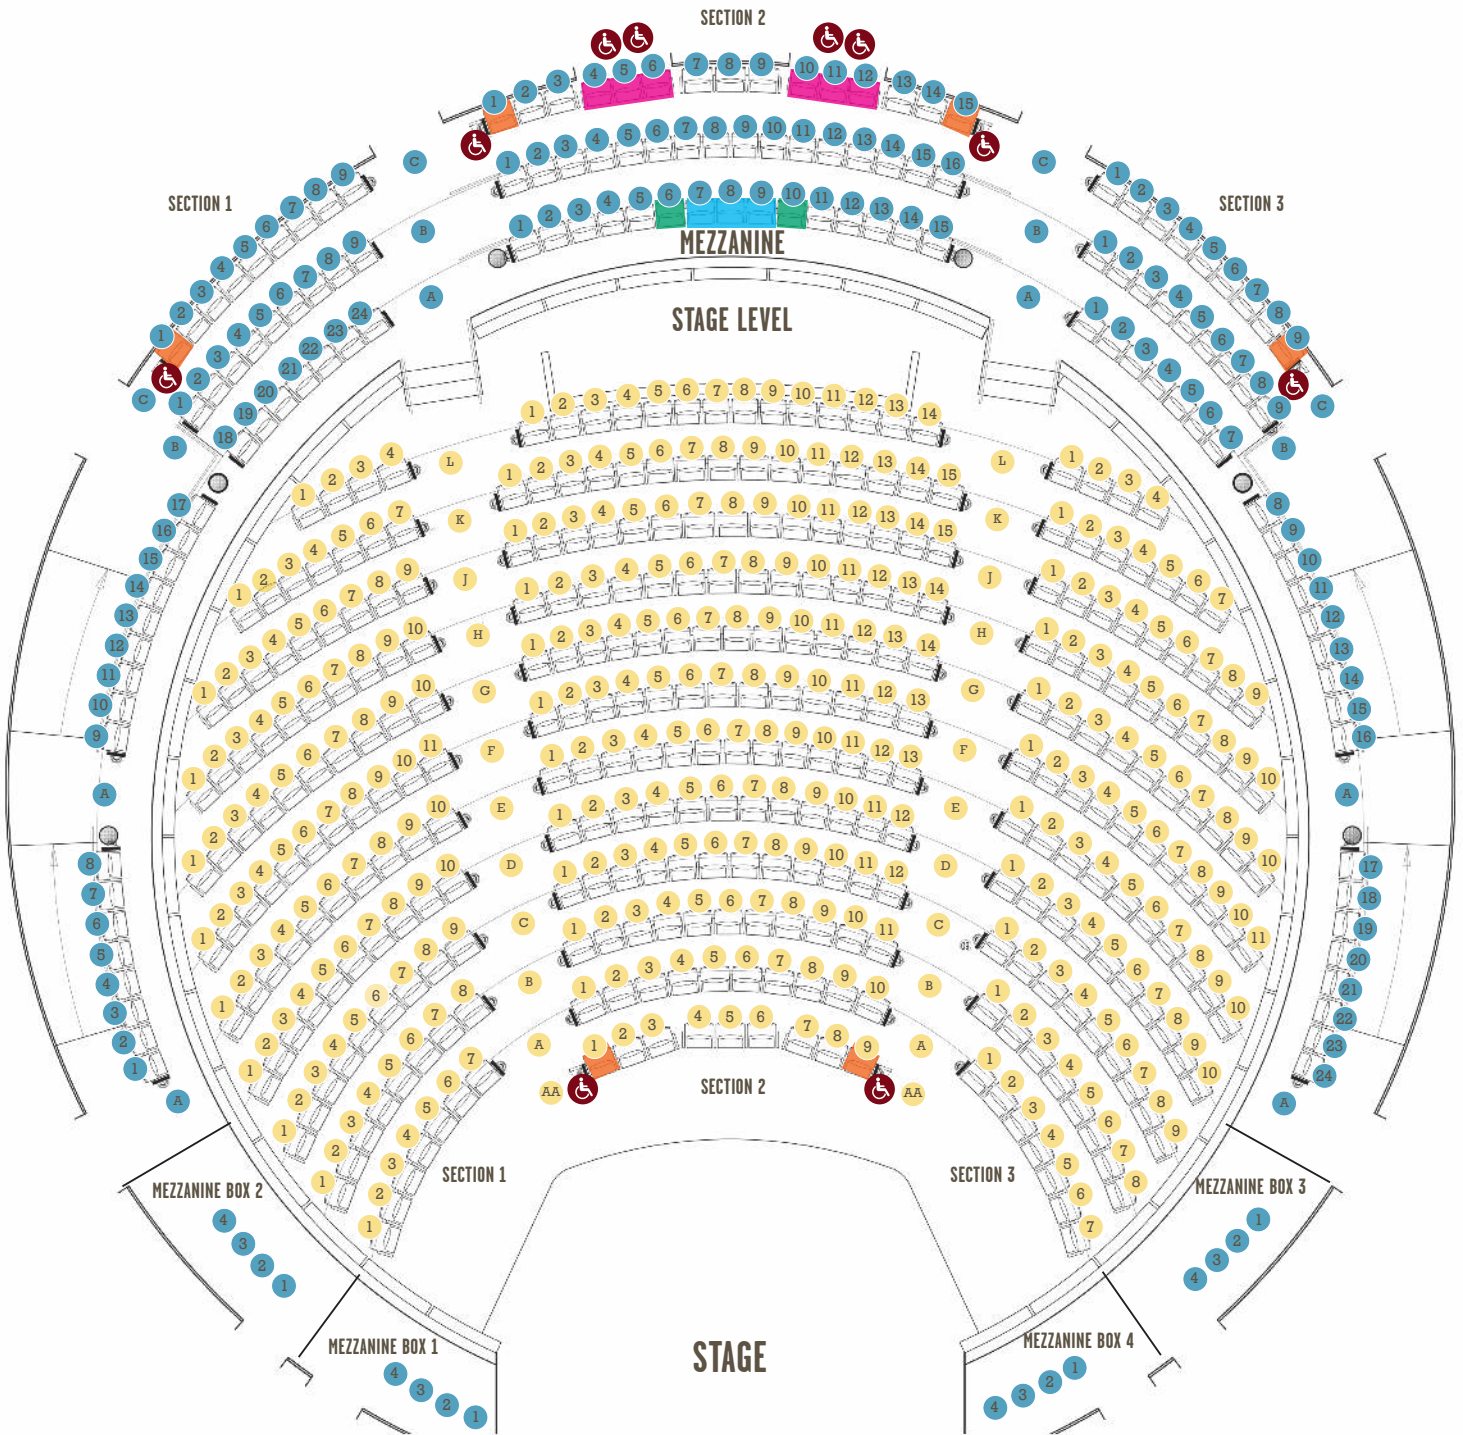

CMA THEATER: SEATING DIAGRAM STAGE / MEZZANINE

- SUGGESTED RESTRICTED VIEW SEAT
- SUGGESTED OBSTRUCTED VIEW SEAT
- ADA SWING AWAY PANEL SEAT
- WHEELCHAIR - REMOVABLE SEATS IN SETS OF THREE
- STAGE LEVEL
- MEZZANINE LEVEL

CMA THEATER: SEATING DIAGRAM UPPER BALCONY LEVEL

- SUGGESTED RESTRICTED VIEW SEAT
- SUGGESTED OBSTRUCTED VIEW SEAT
- ADA SWING AWAY PANEL SEAT
- WHEELCHAIR - REMOVABLE SEATS IN SETS OF THREE

CMA THEATER: SEATING DIAGRAM LOWER BALCONY LEVEL

- SUGGESTED RESTRICTED VIEW SEAT
- SUGGESTED OBSTRUCTED VIEW SEAT
- ADA SWING AWAY PANEL SEAT
- WHEELCHAIR - REMOVABLE SEATS IN SETS OF THREE